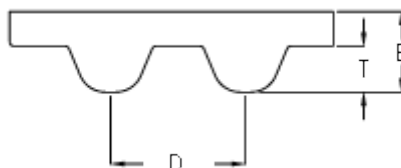

Data Sheet

Article number: 602932751009

Description: Gates timing belt POWERGRIP®
GTX 2100 14MX 55

Measures

D (Pitch)	= 14
Height B mm	= 10
Height T mm	= 6
Length	= 2100
Number of teeth	= 150
Type	= 2100 14MX 55
Width	= 55